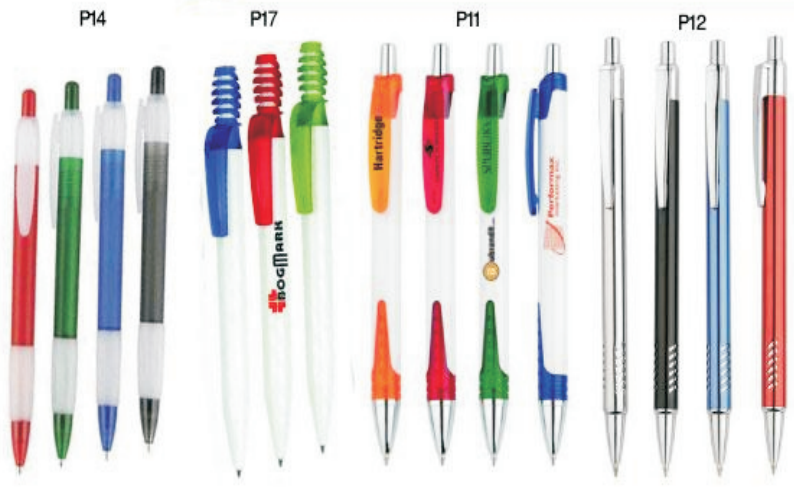

BF

CR018

CR019

BF

CR020

DC001

TS10

14-oz  
capacity  
Double-wall construction with stainless steel liner  
Durable handle  
Skid proof bottom  
Fits most standard cup holders  
Item Length: 0  
Item Width: 2.5  
Item Height: 7.24  
Materials: Stainless Steel

P21

BF

V15

V20

V21

Wood Desktop Set  
 Wood Desktop Set  
 Material: wood, zinc2  
 Color: Black with red  
 Inner packing:Box

V9

P64