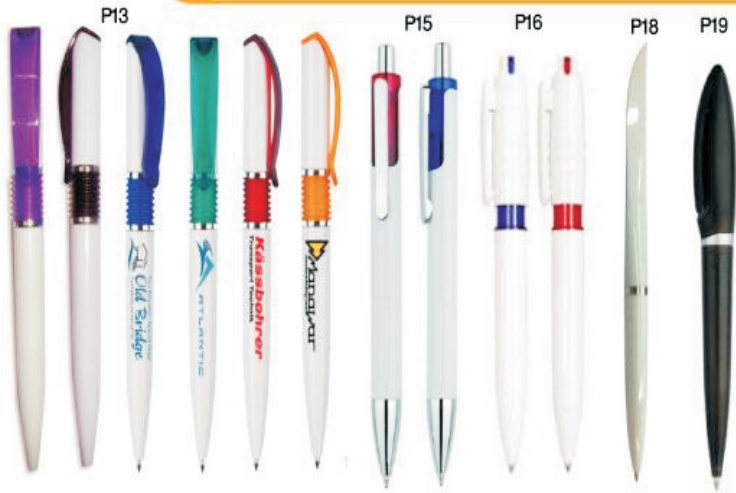

BF

CR018

CR019

BF

CR020

DC001

TS10

14-oz  
capacity  
Double-wall construction with stainless steel liner  
Durable handle  
Skid proof bottom  
Fits most standard cup holders  
Item Length: 0  
Item Width: 2.5  
Item Height: 7.24  
Materials: Stainless Steel

P21

BF

V15

V20

V21

Wood Desktop Set  
 Wood Desktop Set  
 Material: wood, zinc2  
 Color: Black with red  
 Inner packing:Box

V9

P64